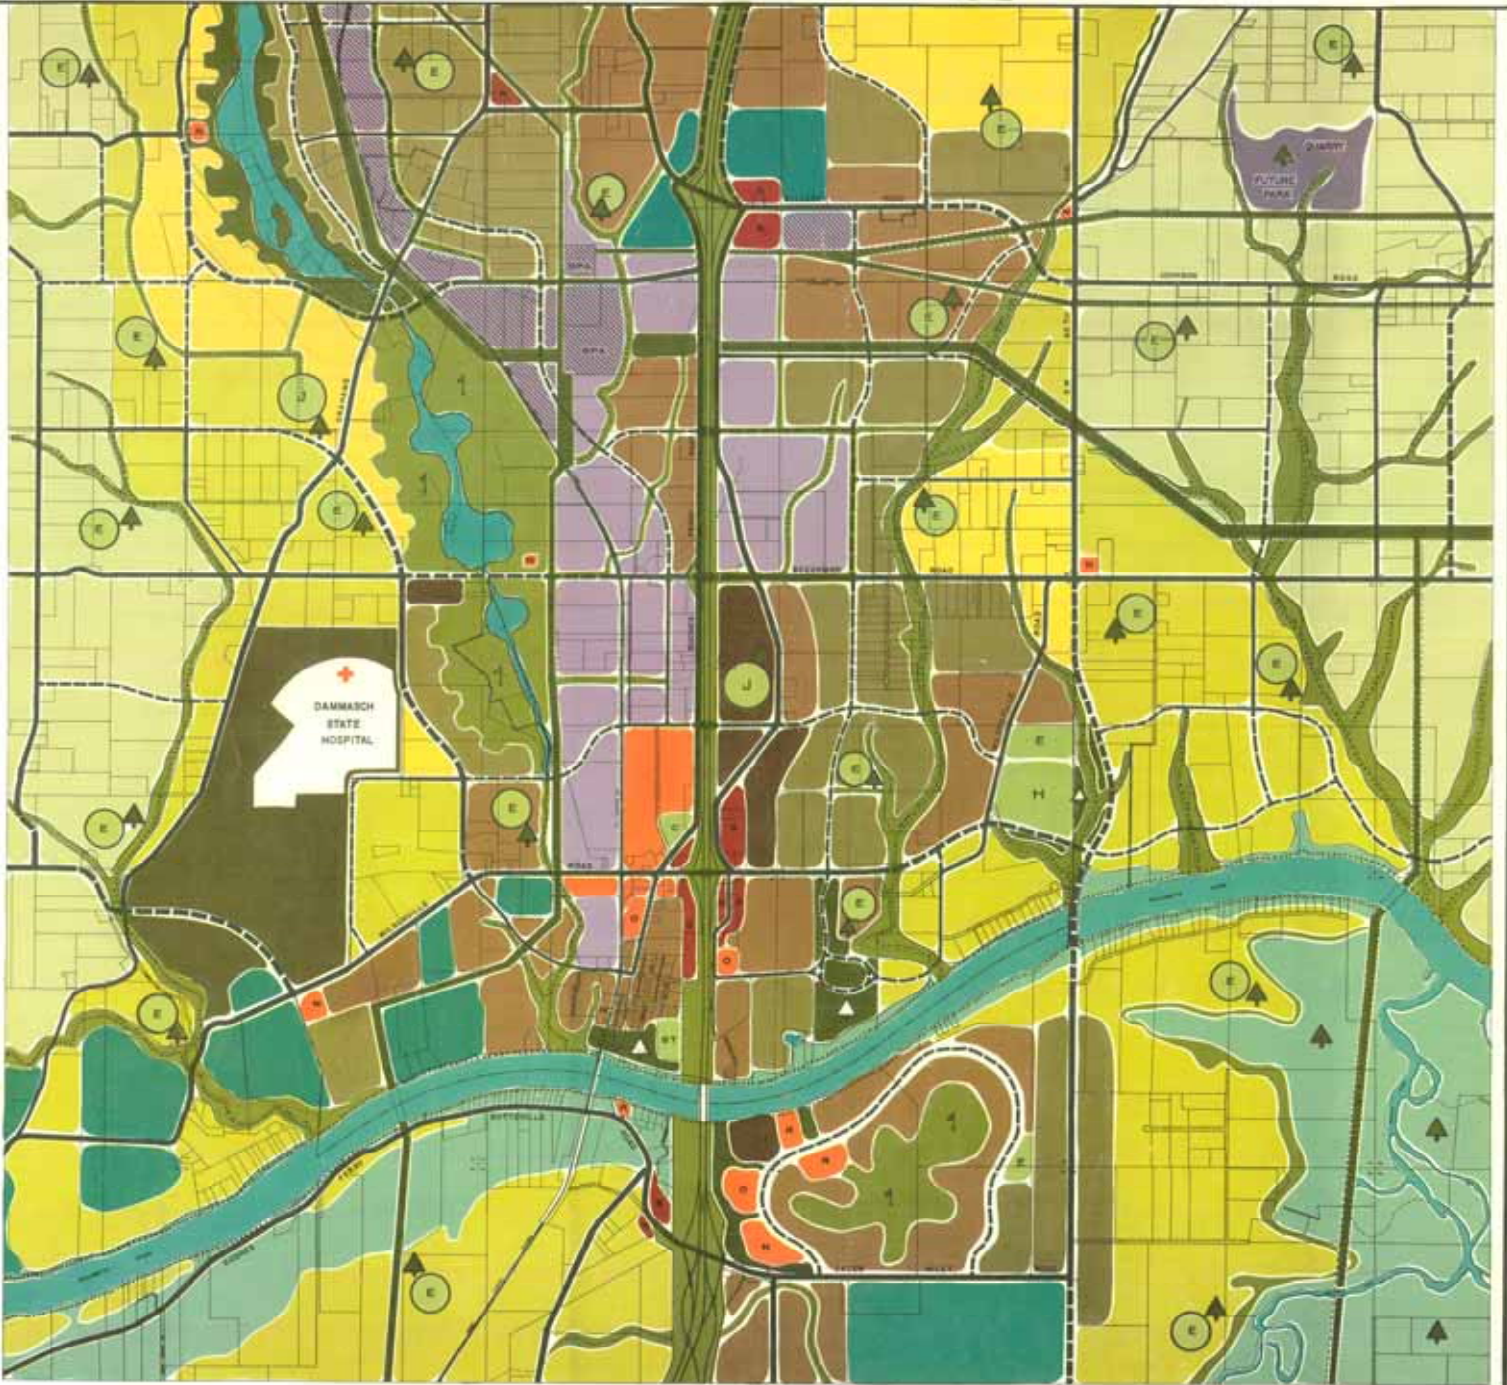

GENERAL PLAN

CITY OF WILSONVILLE, OREGON